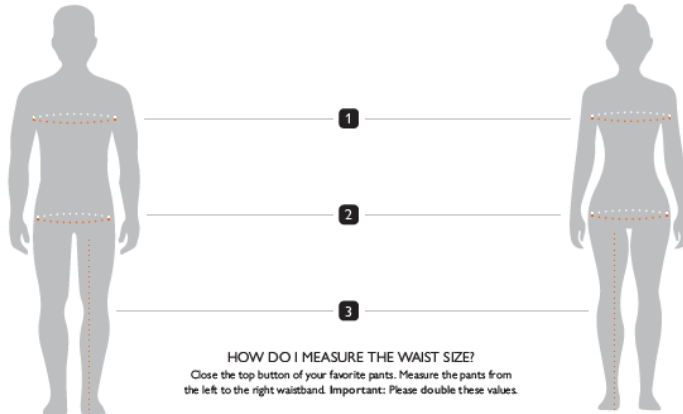

BLASER OUTFITS BODY MEASUREMENT CHART